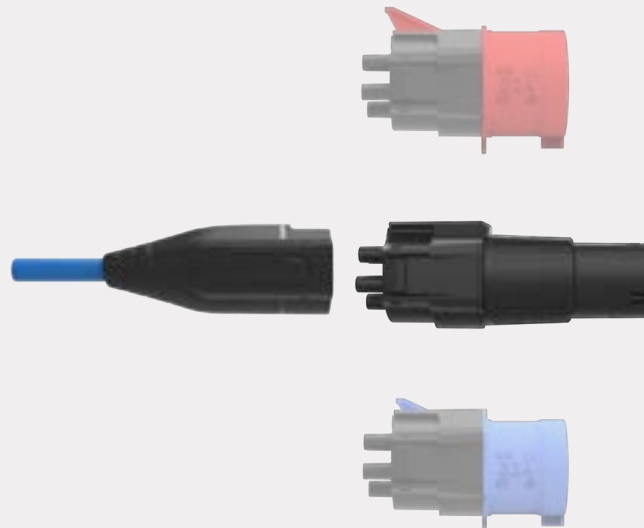

INDIVIDUALLY COMBINABLE

Not only cable length and connectivity, but also Smart Attachments can be freely selected. NRGkick Pure offers a wide range of customised combinations - without installation.

Important: NRGkick Pure cannot be connected to a power source without a Smart Attachment.

ALL SMART ATTACHMENTS

are compatible with NRGkick Pure

- » Choose the matching Smart Attachments according to your preferences and needs.
- » Made from high-quality materials in Austria.
- » Each Smart Attachment is equipped with temperature monitoring on each phase pin and arc protection.

Here you can find more information about NRGkick

FREELY COMBINABLE

assemble the charging unit as desired

- » Available cable lengths: 5m / 7.5m / 10m.
- » Connectivity via WiFi and Bluetooth or additional GSM/GPS/SIM available.
- » Individually select your desired Attachments and/or activate smart services.